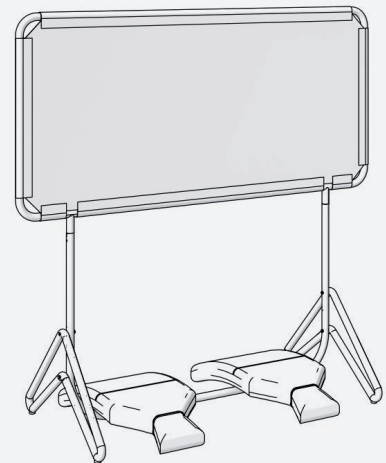

E

2x

F

4x

OPTIONAL USE

INBETWEEN safer together
BY SATELLIET*

www.safertogether.info

This product is made out of recyclable cardboard in combination with PET Plastic. Don't use any water or other liquids on or near the cardboard parts.

ASSEMBLY MANUAL

Please follow the instructions step by step.

- 1.
- 1x A
- 2x B
- 4x C

- 2.
- 1x E
- 2x D

- 3.
- 2x F

OPTIONAL USE

INBETWEEN safer together
BY SATELLIET*

www.safertogogether.info